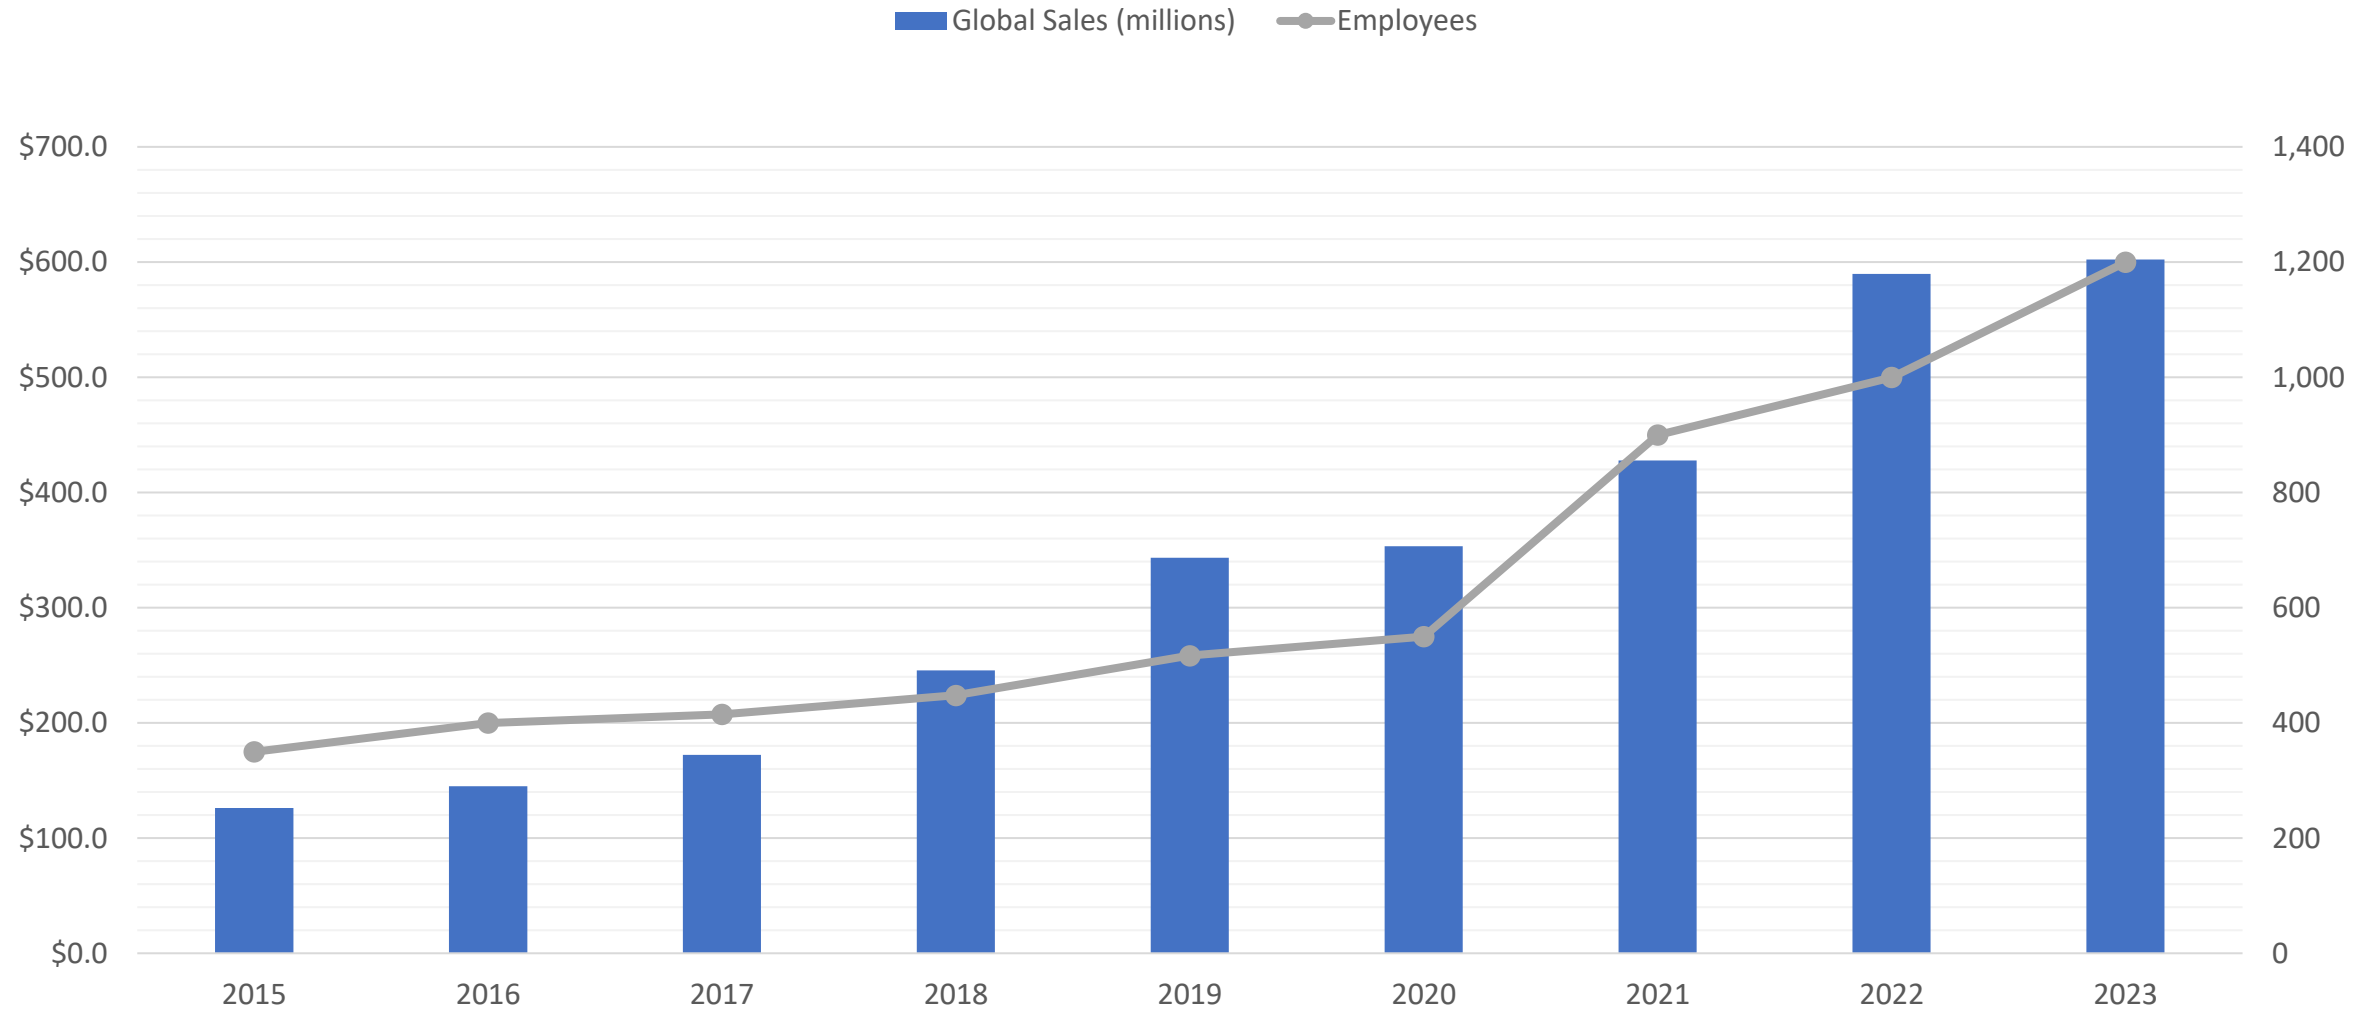

AWARDS & RECOGNITION

WE ARE BOTH PROUD AND HUMBLED BY OUR HONORS...

OUR ONLY COMPANY MISSION: GROWTH

WE HAVE GLOBAL SCALE

Over **75,000 TEUs** managed annually worldwide.

Over **12 million tons** of airfreight managed annually worldwide.