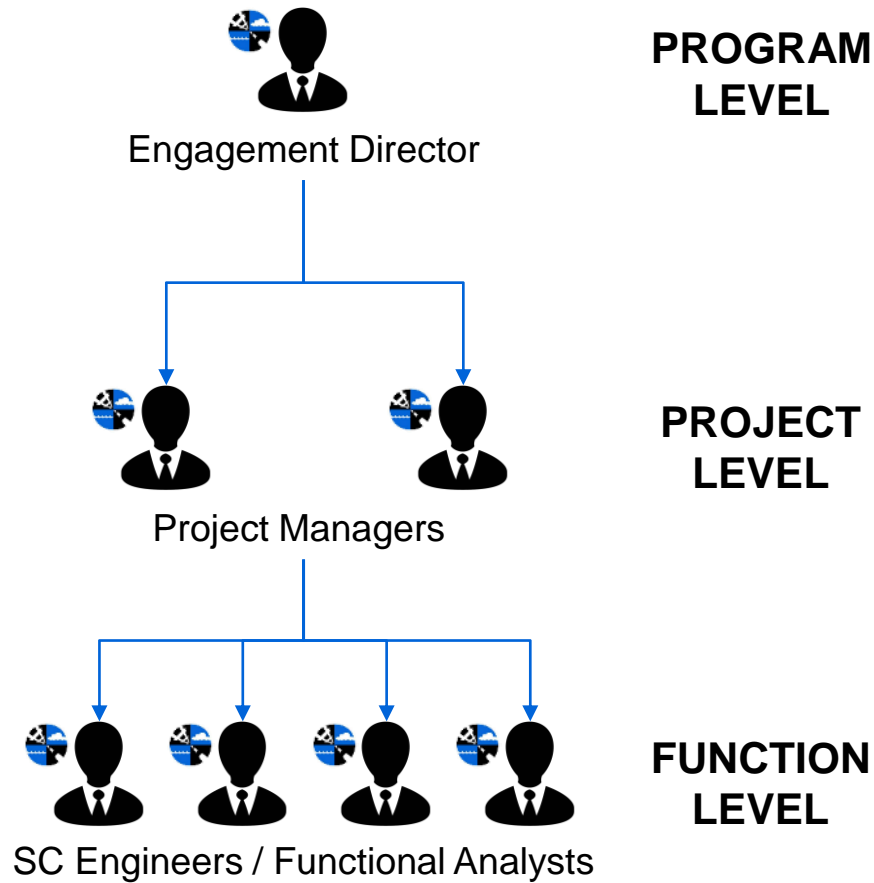

CAPTURING DATA POINTS ACROSS THE GLOBE

By tracking milestones and the progress of each shipment, we are able to identify specific pain points in a supply chain.

Logistics Plus captures data points regarding the physical movement of shipments across the globe. Our control tower capabilities find the root cause of supply chain disruptions so our clients can readjust their expectations or change their processes in a specific country.

By offering the flexibility of tracking one unique shipment, or analyzing multiple shipments on an aggregate level, our control tower capabilities allow our customers to gain a better perspective on all shipment activities.

4PL CONTROL TOWERS SUPPORT VISIBILITY

Goal Setting & Enablement

Resource Management

Business Allocation

Cost & Performance Management

Reporting & Business Intelligence

Engineering & Planning

Scheduling