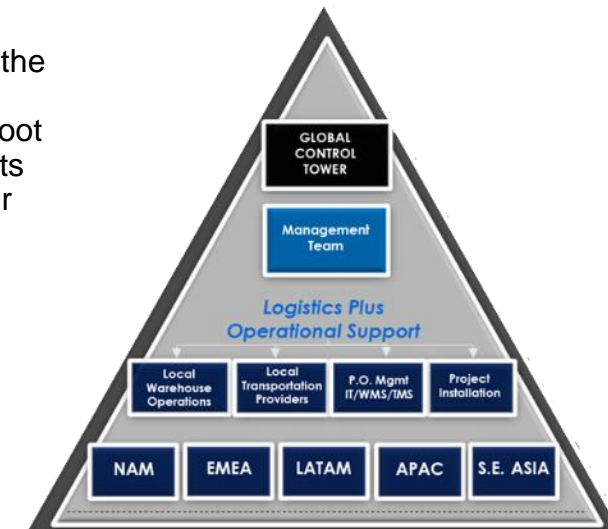

CAPTURING DATA POINTS ACROSS THE GLOBE

By tracking milestones and the progress of each shipment, we are able to identify specific pain points in a supply chain.

Logistics Plus captures data points regarding the physical movement of shipments across the globe. Our control tower capabilities find the root cause of supply chain disruptions so our clients can readjust their expectations or change their processes in a specific country.

By offering the flexibility of tracking one unique shipment, or analyzing multiple shipments on an aggregate level, our control tower capabilities allow our customers to gain a better perspective on all shipment activities.