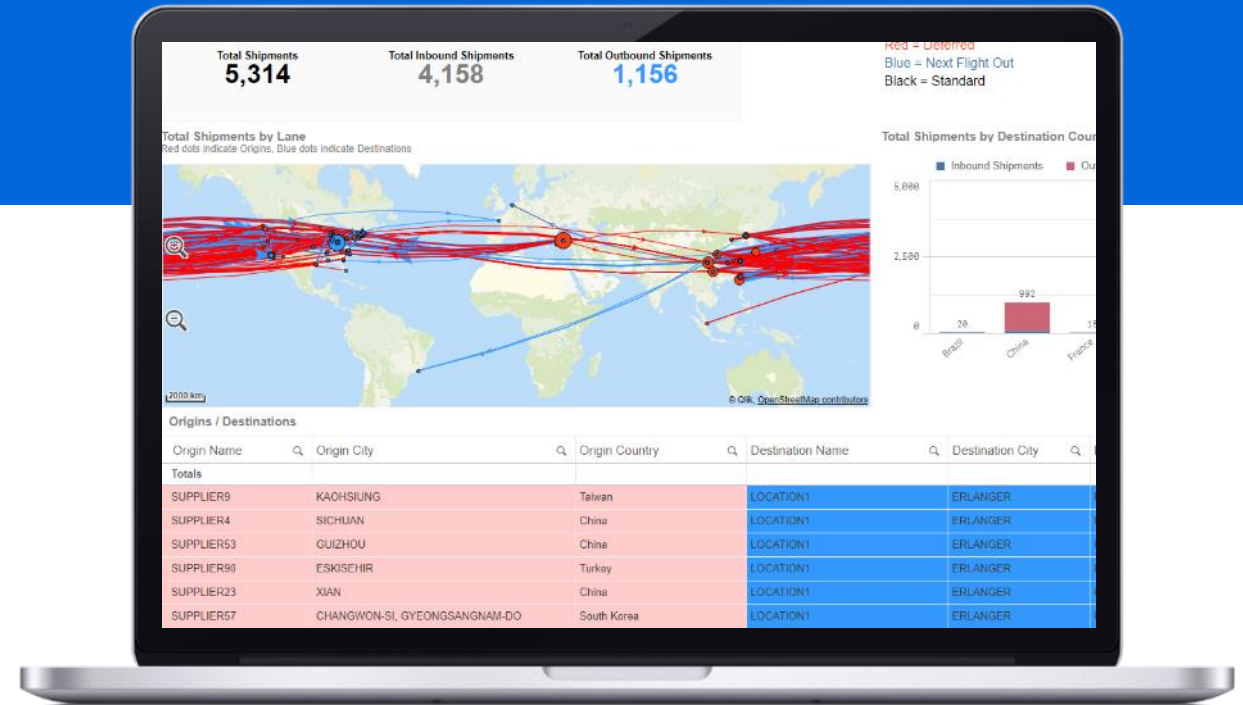

BUSINESS INTELLIGENCE SOLUTIONS

END TO END SUPPLY CHAIN VISIBILITY

Logistics Plus offers a full suite of user-friendly BI tools that are reflective of specific customer requirements.

Our custom **analytic solutions** cater to the exact specifications and requirements of our clients rather than having a standard “out of the box” solution.

CAPTURING DATA POINTS ACROSS THE GLOBE

By tracking milestones and the progress of each shipment, we are able to identify specific pain points in a supply chain.

Logistics Plus captures data points regarding the physical movement of shipments across the globe. Our control tower capabilities find the root cause of supply chain disruptions so our clients can readjust their expectations or change their processes in a specific country.