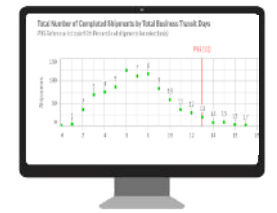

4PL CONTROL TOWERS SUPPORT VISIBILITY

Goal Setting & Enablement

Billing