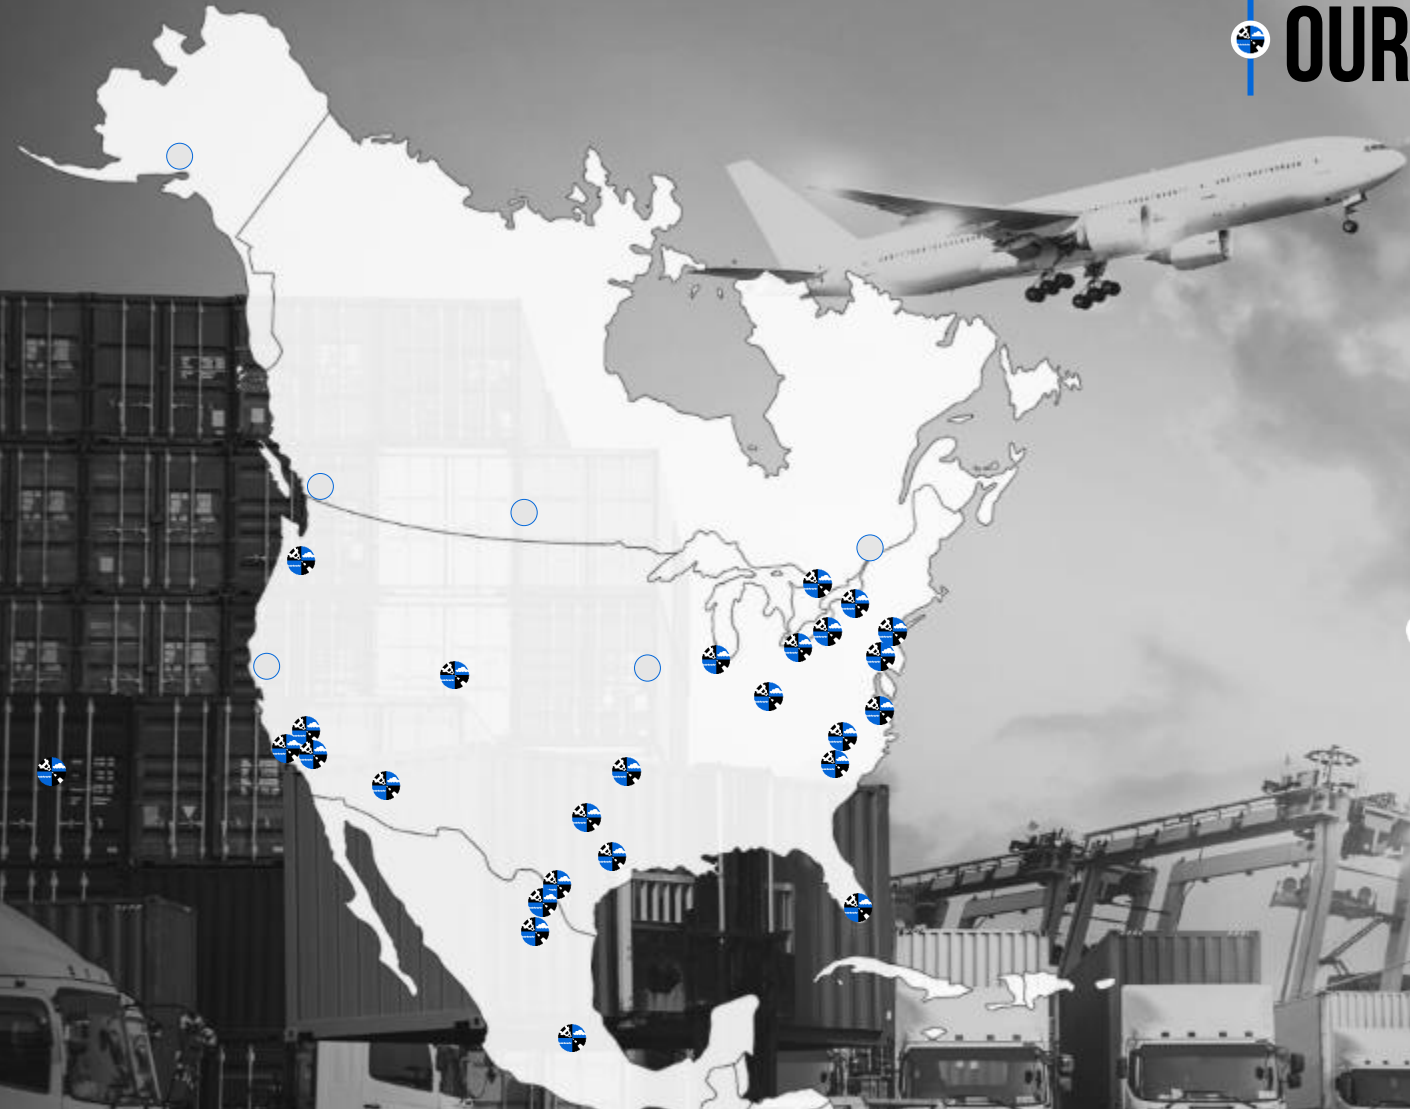

2001

The Logistics Plus team heroically rallies to move almost 100,000 pounds of cargo from 6 European countries onto one of the first international charter flights booked into the U.S. after 9/11 attack.

OUR NORTH AMERICAN NETWORK

* ERIE, PA *
Global HQ

The logo consists of a stylized sailing ship with a globe as its hull, positioned above a circular icon containing a globe. Below the icon, the text '* ERIE, PA *' is enclosed in a white starburst shape, with 'Global HQ' written underneath.